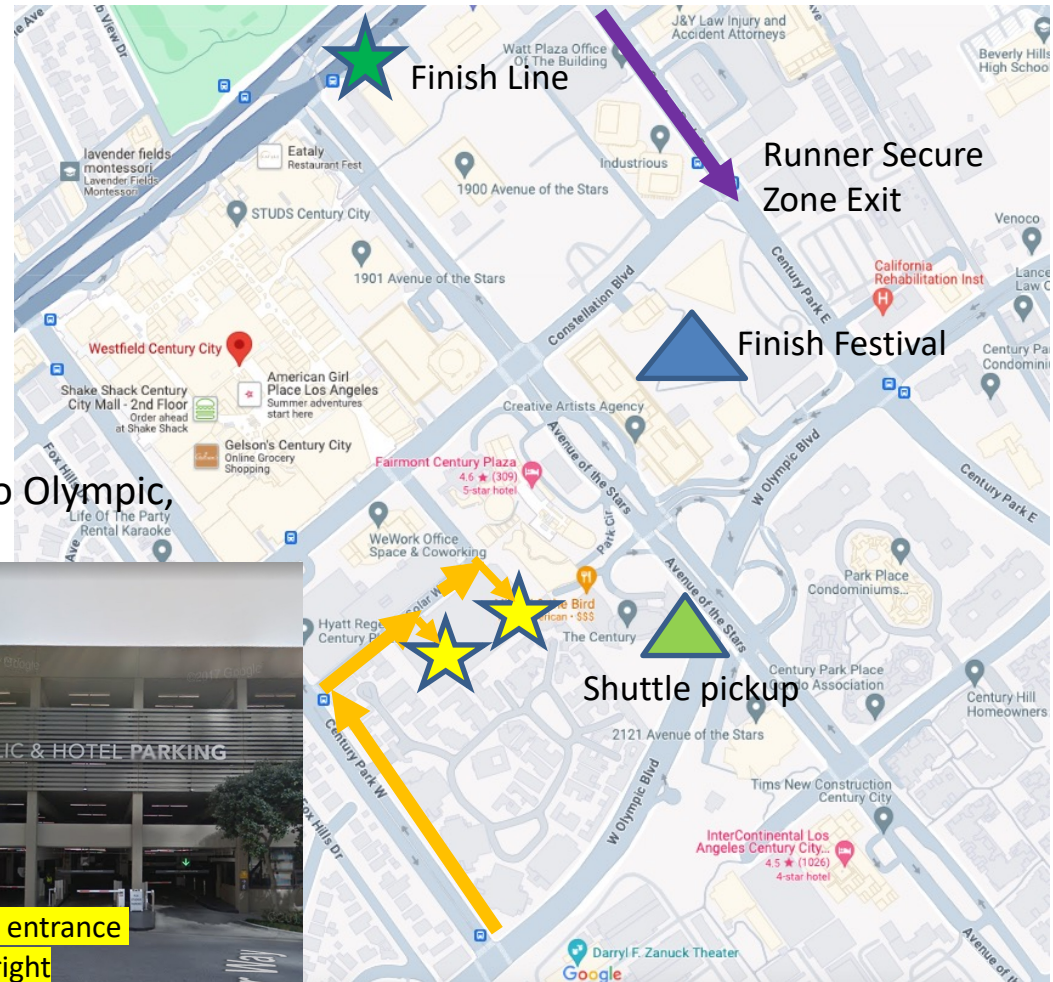

# PREPAID PARKING: 2030 CENTURY PARK WEST

From Olympic Blvd (heading east),  
Turn left on Century Park West, **right  
onto Solar Way and right into  
parking garage.**

From Olympic Blvd (heading west),  
turn right on Century Park West and  
follow instructions above

From Pico Blvd (heading west),  
Turn right on S. Beverly Glenn, Right onto Olympic,  
Left onto Century Park West, and follow  
instructions above

Note: there are two entrances into the same garage.