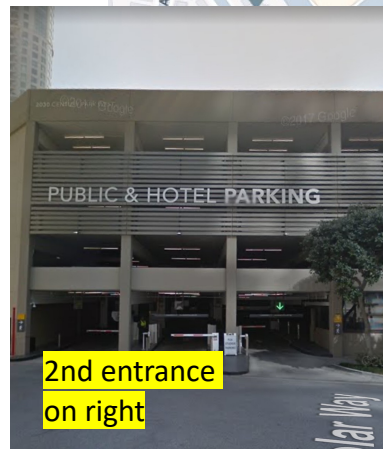

# PREPAID PARKING: 2030 CENTURY PARK WEST

From Olympic Blvd (heading east),  
Turn left on Century Park West, **right  
onto Solar Way and right into  
parking garage.**

From Olympic Blvd (heading west),  
turn right on Century Park West and  
follow instructions above

From Pico Blvd (heading west),  
Turn right on S. Beverly Glenn, Right onto Olympic,  
Left onto Century Park West, and follow  
instructions above

Note: there are two entrances into the same garage.