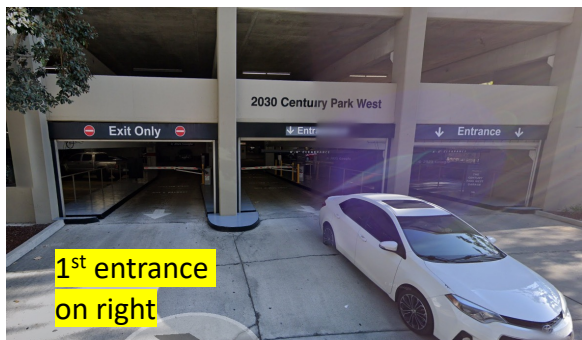

# PREPAID PARKING: 2030 CENTURY PARK WEST

From Olympic Blvd (heading east),  
Turn left on Century Park West, **right  
onto Solar Way and right into  
parking garage.**

From Olympic Blvd (heading west),  
turn right on Century Park West and  
follow instructions above

From Pico Blvd (heading west),  
Turn right on S. Beverly Glenn, Right onto Olympic,  
Left onto Century Park West, and follow  
instructions above

Note: there are two entrances into the same garage.